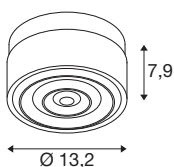

## TECHNICAL DATA

|                                 |                       |
|---------------------------------|-----------------------|
| Item no.                        | 1008024               |
| IP Code                         | IP65                  |
| Impact resistance class         | IK 05                 |
| Impact resistance               | 0.7 Joule             |
| Assembly                        | Surface               |
| Assembly details                | Ceiling,Wall          |
| Dimmable                        | Yes                   |
| Dimming technology              | trailing edge         |
| Number of through-wires         | 200                   |
| Primary nominal voltage         | 220-240V ~50/60Hz     |
| Secondary power / voltage       | 500 mA                |
| Safety class                    | I                     |
| Wattage                         | 6.5 W                 |
| Minimum ambient temperature     | -20 °C                |
| Maximum ambient temperature     | 40 °C                 |
| Number of luminaires at LS B16A | 224                   |
| Number of luminaires at LS C16A | 266                   |
| Level of inrush current         | 5 A                   |
| Duration of inrush current      | 100 µs                |
| Lumen                           | 240/260/280 lm        |
| Colour temperature              | 2700/3000/4000 Kelvin |
| Color                           | black                 |

## Light Source

1807506 

|              |         |
|--------------|---------|
| CRI          | 90      |
| UGR $\leq$   | 22      |
| LXXBXX data  | L70B50  |
| Service life | 50000 h |
| Risk Group   | 0       |
| Height       | 7.9 cm  |
| Diameter     | 13.2 cm |
| Net weight   | 1.72 kg |
| Gross weight | 1.84 kg |