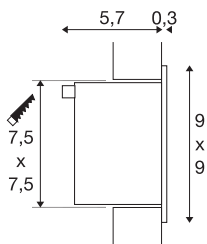

FRAME BASIC

recessed fitting, LED, 3000K, square, silver-grey, incl. leaf springs

With our FRAME series we offer you a lighting solution for recessed wall and ceiling installation with minimum space requirements. The LED version is equipped with a high-quality diode and available in either pure white or warm white light colour. To operate, the FRAME BASIC needs a suitable constant current driver rated at 350mA. The optional accessory includes a connector strip for simplified wiring in addition to the mounting box and flush-mount frame. This luminaire contains built-in LED lamps.

TECHNICAL DATA

Item no.	111262
IP Code	IP 20
Assembly	Recessed
Assembly details	Ceiling, Wall
Secondary power / voltage	350 mA
Safety class	III
Wattage	1 W
Lumen	40 lm
Colour temperature	3000 Kelvin
Color	grey
CRI	90
LXXBXX data	L70B50
Service life	30000 h
Light distribution	rotational symmetric
Light outlet	direct
Width	9 cm
Height	9 cm
Depth	6 cm
Net weight	0.224 kg
Gross weight	0.284 kg
Shape of cut-out	square
Installation length	7.5 cm

Installation width	7.5 cm
Installation depth	6.6 cm
BIG WHITE Page	238