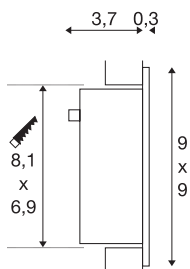

## FRAME CURVE

recessed fitting, LED, 3000K, square, silver-grey, incl. leaf springs

With our FRAME series we offer you a lighting solution for recessed wall and ceiling installation with minimum space requirements. The LED version is equipped with a durable diode and available in either pure white or warm white light colour. To operate, the FRAME CURVE needs a suitable constant current driver rated at 350mA. The optional accessory includes a connector strip for simplified wiring in addition to the mounting box and flush-mount frame. This luminaire contains built-in LED lamps.

## TECHNICAL DATA

Item no.	111292
IP Code	IP 20
Assembly	Recessed
Assembly details	Wall
Secondary power / voltage	350 mA
Safety class	III
Wattage	1 W
Operating efficiency (LOR)	0,89
Lumen	60 lm
Colour temperature	3000 Kelvin
Color	grey
CRI	90
LXXBXX data	L70B50
Service life	30000 h
Light distribution	asymmetric
Light outlet	direct
Width	9 cm
Height	9 cm
Depth	4 cm
Net weight	0.14 kg
Gross weight	0.198 kg
Shape of cut-out	square

Installation length	8.1 cm
Installation width	6.9 cm
Installation depth	4.5 cm
BIG WHITE Page	239