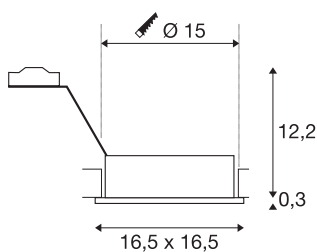

## NEW TRIA 150

recessed fitting, single-headed, QPAR111, square, brushed aluminium, max. 75W, incl. leaf springs

The square ES111 version of our popular NEW TRIA recessed fitting series is available with black, white or brushed aluminium housings. The generous rotation and pivoting range of this recessed spot guarantees you the ability to individually focus its light beam, regardless of whether you choose to use halogen or LED retrofit lamps. The NEW TRIA 1 recessed fitting is supplied ready for direct connection to the 230V alternating current.

## TECHNICAL DATA

Item no.	111381
Socket	GU10
Lamp	QPAR111
Number of sockets	1
Lamps included	No
Tilt range	30 °
Horizontal rotation range	360 °
Rotating or tilting	rotary Bar and tiltable
IP Code	IP 20
Assembly	Recessed
Assembly details	Ceiling
Primary nominal voltage	220-240V ~50/60Hz
Safety class	I
Wattage	75 W
Color	aluminium
Light outlet	direct
Length	16.5 cm
Width	16.5 cm
Height	12.5 cm
Net weight	0.405 kg
Gross weight	0.505 kg
Shape of cut-out	round

Installation depth	12.5 cm
Installation diameter	15 cm