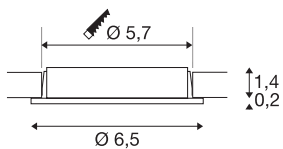

DL 126

recessed fitting, LED, 2700K, round, white, 2.8W

The DL 126 recessed fitting impresses with its low height and it is therefore ideal for use with low installation depths. The six long-life SMD LEDs with a total power output of 3W ensure that you have the necessary level of illumination. The recessed fitting is available in white, chrome and brushed metal. A suitable 12V direct current power supply is needed for operation. This luminaire contains built-in warm-white LED lamps.

TECHNICAL DATA

Item no.	112161
IP Code	IP 20
Assembly	Recessed
Assembly details	Ceiling,Wall
Primary nominal voltage	12V
Safety class	III
Wattage	2.8 W
Lumen	170 lm
Colour temperature	2700 Kelvin
Beam angle	90 °
Color	white
CRI	80
LXXBXX data	L70B50
Service life	60000 h
Risk Group	0
Height	1.6 cm
Diameter	6.5 cm
Net weight	0.113 kg
Gross weight	0.137 kg
Shape of cut-out	round
Installation depth	1.4 cm
Installation diameter	5.7 cm