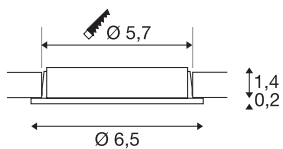

DL 126

recessed fitting, LED, 2700K, round, chrome, 2.8W

The DL 126 recessed fitting impresses with its low height and it is therefore ideal for use with low installation depths. The six long-life SMD LEDs with a total power output of 3W ensure that you have the necessary level of illumination. The recessed fitting is available in white, chrome and brushed metal. A suitable 12V direct current power supply is needed for operation. This luminaire contains built-in warm-white LED lamps.

TECHNICAL DATA

Item no.	112162
IP Code	IP 20
Assembly	Recessed
Assembly details	Ceiling,Wall
Primary nominal voltage	12V
Safety class	III
Wattage	2.8 W
Lumen	170 lm
Colour temperature	2700 Kelvin
Beam angle	90 °
Color	chrome
CRI	80
LXXBXX data	L70B50
Service life	60000 h
Risk Group	0
Height	1.6 cm
Diameter	6.5 cm
Net weight	0.122 kg
Gross weight	0.147 kg
Shape of cut-out	round
Installation depth	1.4 cm
Installation diameter	5.7 cm