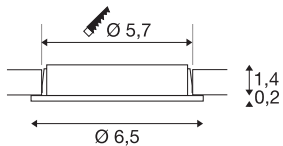

DL 126

recessed fitting, LED, 2700K, round, brushed metal, 2.8W

The DL 126 recessed fitting impresses with its low height and it is therefore ideal for use with low installation depths. The six long-life SMD LEDs with a total power output of 3W ensure that you have the necessary level of illumination. The recessed fitting is available in white, chrome and brushed metal. A suitable 12V direct current power supply is needed for operation. This luminaire contains built-in warm-white LED lamps.

TECHNICAL DATA

Item no.	112165
IP Code	IP 20
Assembly	Recessed
Assembly details	Ceiling, Wall
Primary nominal voltage	12V
Safety class	III
Wattage	2.8 W
Lumen	170 lm
Colour temperature	2700 Kelvin
Beam angle	90 °
Color	grey
CRI	80
LXXBXX data	L70B50
Service life	60000 h
Risk Group	0
Height	1.6 cm
Diameter	6.5 cm
Net weight	0.115 kg
Gross weight	0.136 kg
Shape of cut-out	round
Installation depth	1.4 cm
Installation diameter	5.7 cm