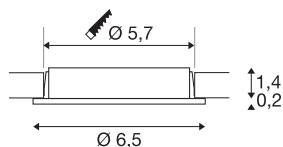

DL 126

recessed fitting, LED SMD, 3000K, round, white, max. 3W, incl. leaf springs

The DL 126 recessed fitting impresses with its low height and it is therefore ideal for use with low installation depths. The six long-life SMD LEDs with a total power output of 3W ensure that you have the necessary level of illumination. The recessed fitting is available with a shutter coloured white, chrome and brushed metal. A suitable 12V direct current power supply is needed for operation. This luminaire contains built-in warm-white LED lamps.

TECHNICAL DATA

Item no.	112221
IP Code	IP 20
Assembly	Recessed
Assembly details	Ceiling, Wall
Primary nominal voltage	12V
Safety class	III
Wattage	2.8 W
Lumen	170 lm
Colour temperature	3000 Kelvin
Beam angle	90 °
Color	white
CRI	80
LXXBXX data	L70B50
Service life	60000 h
Risk Group	0
Height	1.6 cm
Diameter	6.5 cm
Net weight	0.114 kg
Gross weight	0.146 kg
Shape of cut-out	round
Installation depth	1.4 cm
Installation diameter	5.7 cm