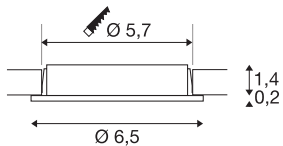

## DL 126

recessed fitting, LED SMD, 3000K, round, chrome, max. 3W, incl. leaf springs

The DL 126 recessed fitting impresses with its low height and it is therefore ideal for use with low installation depths. The six long-life SMD LEDs with a total power output of 3W ensure that you have the necessary level of illumination. The recessed fitting is available with a shutter coloured white, chrome and brushed metal. A suitable 12V direct current power supply is needed for operation. This luminaire contains built-in warm-white LED lamps.

## TECHNICAL DATA

Item no.	112222
IP Code	IP 20
Assembly	Recessed
Assembly details	Ceiling,Wall
Primary nominal voltage	12V
Safety class	III
Wattage	2.8 W
Lumen	170 lm
Colour temperature	3000 Kelvin
Beam angle	90 °
Color	chrome
CRI	80
LXXBXX data	L70B50
Service life	60000 h
Risk Group	0
Height	1.6 cm
Diameter	6.5 cm
Net weight	0.11 kg
Gross weight	0.128 kg
Shape of cut-out	round
Installation depth	1.4 cm
Installation diameter	5.7 cm