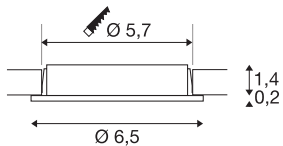

DL 126

recessed fitting, LED, 3000K, round, brushed metal, 2.8 W, incl. leaf springs

The DL 126 recessed fitting impresses with its low height and it is therefore ideal for use with low installation depths. The six long-life SMD LEDs with a total power output of 3W ensure that you have the necessary level of illumination. The recessed fitting is available with a shutter coloured white, chrome and brushed metal. A suitable 12V direct current power supply is needed for operation. This luminaire contains built-in warm-white LED lamps.

TECHNICAL DATA

Item no.	112225
IP Code	IP 20
Assembly	Recessed
Assembly details	Ceiling,Wall
Primary nominal voltage	12V
Safety class	III
Wattage	2.8 W
Lumen	170 lm
Colour temperature	3000 Kelvin
Beam angle	90 °
Color	grey
CRI	80
LXXBXX data	L70B50
Service life	60000 h
Risk Group	0
Height	1.6 cm
Diameter	6.5 cm
Net weight	0.11 kg
Gross weight	0.132 kg
Shape of cut-out	round
Installation depth	1.4 cm
Installation diameter	5.7 cm