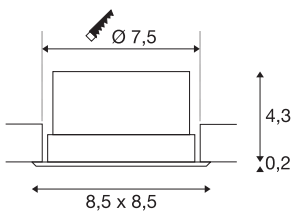

VERLUX

recessed fitting, LED, 3000K, matt white, L/B/T
8.5/8.5/4.5 cm, 10W

The light, square recessed VERLUX fitting with a round cut-out is available in various wattages and sizes. The square recessed ceiling light is made of aluminium and comes in a white colour. The rigid Premium LED insert produces homogeneous base lighting thanks to its wide beam angle of 80°. The luminaire comes with a dimmable constant current driver and is ready for connection to the 230 V mains supply.

TECHNICAL DATA

Item no.	112682
Number of different light outlets	1
IP Code	IP 20
Impact resistance class	IK 02
Impact resistance	0.2 Joule
Assembly	Recessed
Assembly details	Ceiling
Dimmable	Yes
Dimming technology	trailing edge
Primary nominal voltage	220-240V ~50/60Hz
Secondary power / voltage	500 mA
Safety class	II
Wattage	11 W
Level of inrush current	13 A
Duration of inrush current	28 µs
Stroboscopic effect (SVM)	0.03
Lumen	940 lm
Colour temperature	3000 Kelvin
Beam angle	80 °
Color	white
CRI	80
LXXBXX data	L70B50

Light Source

916585	
--------	---

Service life	35000 h
Length	8.5 cm
Width	8.5 cm
Depth	4.5 cm
Net weight	0.171 kg
Gross weight	0.238 kg
Shape of cut-out	round
Installation depth	4.5 cm
Installation diameter	7.5 cm
BIG WHITE Page	227