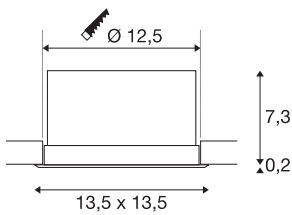

VERLUX

recessed fitting, LED, 3000K, matt white, L/B/T
13.5/13.5/7.5 cm, 20W

The light, square recessed VERLUX fitting with a round cut-out is available in various wattages and sizes. The square recessed ceiling light is made of aluminium and comes in a white colour. The rigid Premium LED insert produces homogeneous base lighting thanks to its wide beam angle of 80°. The luminaire comes with a dimmable constant current driver and is ready for connection to the 230 V mains supply.

TECHNICAL DATA

Item no.	112692
Number of different light outlets	1
IP Code	IP 20
Impact resistance class	IK 02
Impact resistance	0.2 Joule
Assembly	Recessed
Assembly details	Ceiling
Dimmable	Yes
Dimming technology	trailing edge
Primary nominal voltage	220-240V ~50/60Hz
Secondary power / voltage	500 mA
Safety class	II
Wattage	22 W
Rated standby power	0.5 W
Stroboscopic effect (SVM)	0.06
Lumen	1800 lm
Colour temperature	3000 Kelvin
Beam angle	80 °
Color	white
CRI	80
LXXBXX data	L70B50
Service life	35000 h

Light Source

916379

Light distribution	rotational symmetric
Light outlet	direct
Length	13.5 cm
Width	13.5 cm
Depth	7.5 cm
Net weight	0.353 kg
Gross weight	0.491 kg
Shape of cut-out	round
Installation depth	7.5 cm
Installation diameter	12.5 cm
BIG WHITE Page	227