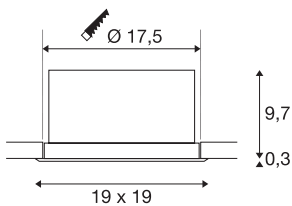

VERLUX

recessed fitting, LED, 3000K, matt white, L/B/T
19/19/10 cm, 28W

The light, square recessed VERLUX fitting with a round cut-out is available in various wattages and sizes. The square recessed ceiling light is made of aluminium and comes in a white colour. The rigid Premium LED insert produces homogeneous base lighting thanks to its wide beam angle of 80°. The luminaire comes with a dimmable constant current driver and is ready for connection to the 230 V mains supply.

TECHNICAL DATA

Item no.	112702
Number of different light outlets	1
IP Code	IP 20
Impact resistance class	IK 02
Impact resistance	0.2 Joule
Assembly	Recessed
Assembly details	Ceiling
Dimmable	Yes
Dimming technology	trailing edge
Primary nominal voltage	220-240V ~50/60Hz
Secondary power / voltage	700 mA
Safety class	II
Wattage	31 W
Rated standby power	0.5 W
Level of inrush current	8 A
Duration of inrush current	25 µs
Stroboscopic effect (SVM)	0.02
Lumen	2360 lm
Colour temperature	3000 Kelvin
Beam angle	80 °
Color	white
CRI	80

Light Source

916454

LXXBXX data	L70B50
Service life	35000 h
Light distribution	rotational symmetric
Light outlet	direct
Length	19 cm
Width	19 cm
Depth	10 cm
Net weight	0.623 kg
Gross weight	0.835 kg
Shape of cut-out	round
Installation depth	10 cm
Installation diameter	17.5 cm