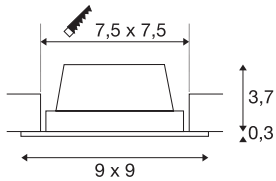

## TECHNICAL DATA

Item no.	112720
IP Code	IP 20
Assembly	Recessed
Assembly details	Ceiling,Wall
Primary nominal voltage	220-240V ~50/60Hz
Secondary power / voltage	350 mA
Safety class	II
Wattage	8.3 W
Minimum ambient temperature	-20 °C
Maximum ambient temperature	50 °C
Level of inrush current	11 A
Duration of inrush current	20 µs
Stroboscopic effect (SVM)	0.02
Lumen	600 lm
Colour temperature	3000 Kelvin
Beam angle	90 °
Color	black
CRI	80
LXXBXX data	L70B50
Service life	50000 h
Length	9 cm
Width	9 cm

## Light Source

916629 

Height	4 cm
Net weight	0.172 kg
Gross weight	0.215 kg
Shape of cut-out	square
Installation length	7.5 cm
Installation width	7.5 cm
Installation depth	5 cm
BIG WHITE Page	238