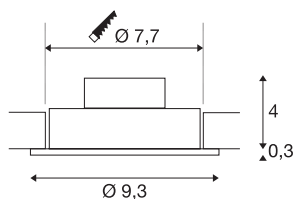

## NEW TRIA 1 SET

recessed fitting, LED, 2700K, round, matt black, 38°, incl. driver, clip springs

The simplicity and effectiveness of the NEW TRIA 1 SET is captivating. It is available in matt black, white, or brushed aluminium, in round or square form as well as single-headed or as multi-lamp. Equipped with a powerful, warm white premium COB LED in a tiltable mount, as well as LED driver included in the scope of supply, the set can be used in any lighting situation. The electrical connection is made directly to the 230V mains supply.

## TECHNICAL DATA

Item no.	113870
IP Code	IP 20
Assembly	Recessed
Assembly details	Ceiling
Primary nominal voltage	220-240V ~50/60Hz
Secondary power / voltage	350 mA
Safety class	II
Wattage	8 W
Minimum ambient temperature	-20 °C
Maximum ambient temperature	40 °C
Level of inrush current	11 A
Duration of inrush current	20 µs
Stroboscopic effect (SVM)	0.02
Lumen	645 lm
Colour temperature	2700 Kelvin
Beam angle	38 °
Color	black
CRI	80
LXXBXX data	L70B50
Service life	40000 h
Height	3.5 cm
Diameter	9.3 cm

## Light Source

916320	
--------	---

Net weight	0.225 kg
Gross weight	0.278 kg
Shape of cut-out	round
Installation depth	4 cm
Installation diameter	7.7 cm