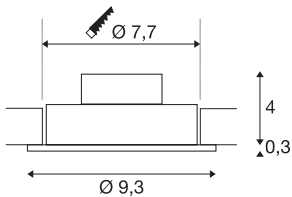

## NEW TRIA 1 SET

recessed fitting, LED, 2700K, round, white, 38°, incl. driver, clip springs

The simplicity and effectiveness of the NEW TRIA 1 SET is captivating. It is available in black, white, or brushed aluminium, in round or square form as well as single-headed or as multi-lamp. Equipped with a powerful, warm white premium COB LED in a tiltable mount, as well as LED driver included in the scope of supply, the set can be used in any lighting situation. The electrical connection is made directly to the 230V mains supply.

## TECHNICAL DATA

Item no.	113871
IP Code	IP 20
Assembly	Recessed
Assembly details	Ceiling
Primary nominal voltage	220-240V ~50/60Hz
Secondary power / voltage	350 mA
Safety class	II
Wattage	8 W
Minimum ambient temperature	-20 °C
Maximum ambient temperature	40 °C
Level of inrush current	11 A
Duration of inrush current	20 µs
Stroboscopic effect (SVM)	0.02
Lumen	645 lm
Colour temperature	2700 Kelvin
Beam angle	38 °
Color	white
CRI	80
LXXBXX data	L70B50
Service life	40000 h
Height	3.5 cm
Diameter	9.3 cm

## Light Source

916320	
--------	---

Net weight	0.233 kg
Gross weight	0.281 kg
Shape of cut-out	round
Installation depth	4 cm
Installation diameter	7.7 cm