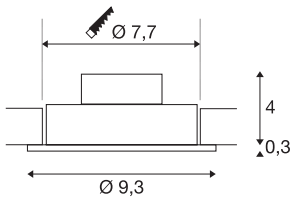

NEW TRIA 1 SET

recessed fitting, single-headed LED, 2700K, round, brushed aluminium, 38°, 9.1W, incl. driver, clip springs

The simplicity and effectiveness of the NEW TRIA 1 SET is captivating. It is available in matt black, white, or brushed aluminium, in round or square form as well as single-headed or as multi-lamp. Equipped with a powerful, warm white premium COB LED in a tiltable mount, as well as LED driver included in the scope of supply, the set can be used in any lighting situation. The electrical connection is made directly to the 230V mains supply.

TECHNICAL DATA

Item no.	113876
IP Code	IP 20
Assembly	Recessed
Assembly details	Ceiling
Primary nominal voltage	220-240V ~50/60Hz
Secondary power / voltage	350 mA
Safety class	II
Wattage	8 W
Minimum ambient temperature	-20 °C
Maximum ambient temperature	40 °C
Level of inrush current	11 A
Duration of inrush current	20 µs
Stroboscopic effect (SVM)	0.02
Lumen	645 lm
Colour temperature	2700 Kelvin
Beam angle	38 °
Color	aluminium
CRI	80
LXXBXX data	L70B50
Service life	40000 h
Height	3.5 cm
Diameter	9.3 cm

Light Source

916320	
--------	---

Net weight	0.222 kg
Gross weight	0.269 kg
Shape of cut-out	round
Installation depth	4 cm
Installation diameter	7.7 cm