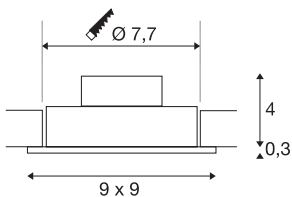

NEW TRIA 1 SET

recessed fitting, single-headed LED, 2700K, square, matt black, 38°, 9.1W, incl. driver, clip springs

The simplicity and effectiveness of the NEW TRIA 1 SET is captivating. It is available in matt black, white, or brushed aluminium, in round or square form as well as single-headed or as multi-lamp. Equipped with a powerful, warm white premium COB LED in a tiltable mount, as well as LED driver included in the scope of supply, the set can be used in any lighting situation. The electrical connection is made directly to the 230V mains supply.

TECHNICAL DATA

Item no.	113880
IP Code	IP 20
Assembly	Recessed
Assembly details	Ceiling
Primary nominal voltage	220-240V ~50/60Hz
Secondary power / voltage	350 mA
Safety class	II
Wattage	8 W
Minimum ambient temperature	-20 °C
Maximum ambient temperature	40 °C
Level of inrush current	11 A
Duration of inrush current	20 µs
Stroboscopic effect (SVM)	0.02
Lumen	645 lm
Colour temperature	2700 Kelvin
Beam angle	38 °
Color	black
CRI	80
LXXBXX data	L70B50
Service life	40000 h
Length	9 cm
Width	9 cm

Light Source

916320	
--------	---

Height	3.5 cm
Net weight	0.237 kg
Gross weight	0.288 kg
Shape of cut-out	round
Installation depth	4 cm
Installation diameter	7.7 cm