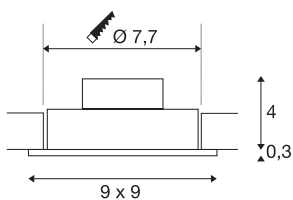

NEW TRIA 1 SET

recessed fitting, single-headed LED, 2700K, square, white, 38°, 9.1W, incl. driver, clip springs

The simplicity and effectiveness of the innovative NEW TRIA 1 SET is captivating. It is available in matt black, white, or brushed aluminium, in round or square form as well as single-headed or as multi-lamp. Equipped with a powerful, warm white premium COB LED in a tiltable mount, as well as LED driver included in the scope of supply, the set can be used in any lighting situation. The electrical connection is made directly to the 230V mains supply.

TECHNICAL DATA

Item no.	113881
IP Code	IP 20
Assembly	Recessed
Assembly details	Ceiling
Primary nominal voltage	220-240V ~50/60Hz
Secondary power / voltage	350 mA
Safety class	II
Wattage	8 W
Minimum ambient temperature	-20 °C
Maximum ambient temperature	40 °C
Level of inrush current	11 A
Duration of inrush current	20 µs
Stroboscopic effect (SVM)	0.02
Lumen	645 lm
Colour temperature	2700 Kelvin
Beam angle	38 °
Color	white
CRI	80
LXXBXX data	L70B50
Service life	40000 h
Length	9 cm
Width	9 cm

Light Source

916320	
--------	---

Height	3.5 cm
Net weight	0.24 kg
Gross weight	0.292 kg
Shape of cut-out	round
Installation depth	4 cm
Installation diameter	7.7 cm