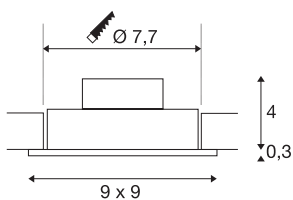

NEW TRIA 1 SET

recessed fitting, single-headed LED, 2700K, square, brushed aluminium, 38°, 9.1W, incl. driver, clip springs

The simplicity and effectiveness of the innovative NEW TRIA 1 SET is captivating. It is available in matt black, white, or brushed aluminium, in round or square form as well as single-headed or as multi-lamp. Equipped with a powerful, warm white premium COB LED in a tiltable mount, as well as LED driver included in the scope of supply, the set can be used in any lighting situation. The electrical connection is made directly to the 230V mains supply.

TECHNICAL DATA

Item no.	113886
IP Code	IP 20
Assembly	Recessed
Assembly details	Ceiling
Primary nominal voltage	220-240V ~50/60Hz
Secondary power / voltage	350 mA
Safety class	II
Wattage	8 W
Minimum ambient temperature	-20 °C
Maximum ambient temperature	40 °C
Level of inrush current	11 A
Duration of inrush current	20 µs
Stroboscopic effect (SVM)	0.02
Lumen	645 lm
Colour temperature	2700 Kelvin
Beam angle	38 °
Color	aluminium
CRI	80
LXXBXX data	L70B50
Service life	40000 h
Length	9 cm
Width	9 cm

Light Source

916320 

Height	3.5 cm
Net weight	0.227 kg
Gross weight	0.279 kg
Shape of cut-out	round
Installation depth	4 cm
Installation diameter	7.7 cm