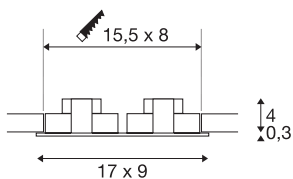

NEW TRIA 2 SET

recessed fitting, double-headed LED, 2700K, rectangular, white, 38°, 14.7W, incl. driver, clip springs

The simplicity and effectiveness of the innovative NEW TRIA 2 SET is captivating. Equipped with two powerful, warm white premium COB LEDs, as well as LED driver included in the scope of supply, the set can be used in any lighting situation. Furthermore, it is adjustable by 38°. The electrical connection of the recessed fitting available in black, white, or brushed aluminium is made connecting directly to the 230V mains supply. This luminaire contains built-in LED lamps.

TECHNICAL DATA

Item no.	113891
IP Code	IP 20
Assembly	Recessed
Assembly details	Ceiling
Primary nominal voltage	220-240V ~50/60Hz
Secondary power / voltage	350 mA
Safety class	II
Wattage	14 W
Minimum ambient temperature	-20 °C
Maximum ambient temperature	30 °C
Level of inrush current	5 A
Duration of inrush current	30 µs
Stroboscopic effect (SVM)	0.05
Lumen	1160 lm
Colour temperature	2700 Kelvin
Beam angle	38 °
Color	white
CRI	80
LXXBXX data	L70B50
Service life	40000 h
Length	17 cm
Width	9 cm

Light Source

916320 

Height	3.9 cm
Net weight	0.443 kg
Gross weight	0.515 kg
Shape of cut-out	square
Installation length	15.5 cm
Installation width	8 cm
Installation depth	4 cm
BIG WHITE Page	141