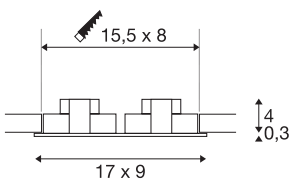

NEW TRIA 2 SET

recessed fitting, double-headed LED, 2700K, rectangular, brushed aluminium, 38°, 14.7W, incl. driver, clip springs

The simplicity and effectiveness of the innovative NEW TRIA 2 SET is captivating. Equipped with two powerful, warm white premium COB LEDs, as well as LED driver included in the scope of supply, the set can be used in any lighting situation. Furthermore, it is adjustable by 38°. The electrical connection of the recessed fitting available in black, white, or brushed aluminium is made connecting directly to the 230V mains supply. This luminaire contains built-in LED lamps.

TECHNICAL DATA

Item no.	113896
IP Code	IP 20
Assembly	Recessed
Assembly details	Ceiling
Primary nominal voltage	220-240V ~50/60Hz
Secondary power / voltage	350 mA
Safety class	II
Wattage	14 W
Minimum ambient temperature	-20 °C
Maximum ambient temperature	30 °C
Level of inrush current	5 A
Duration of inrush current	30 µs
Stroboscopic effect (SVM)	0.05
Lumen	1160 lm
Colour temperature	2700 Kelvin
Beam angle	38 °
Color	aluminium
CRI	80
LXXBXX data	L70B50
Service life	40000 h
Length	17 cm
Width	9 cm

Light Source

916320	
--------	---

Height	3.9 cm
Net weight	0.433 kg
Gross weight	0.505 kg
Shape of cut-out	square
Installation length	15.5 cm
Installation width	8 cm
Installation depth	4 cm