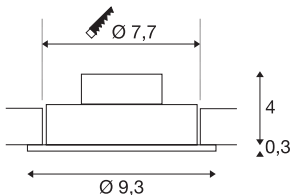

NEW TRIA 1 SET

recessed fitting, LED, 3000K, round, matt black, 38°, incl. driver, clip springs

The simplicity and effectiveness of the NEW TRIA 1 SET is captivating. It is available in matt black, white, or brushed aluminium, in round or square form as well as single-headed or as multi-lamp. Equipped with a powerful, warm white premium COB LED in a tiltable mount, as well as LED driver included in the scope of supply, the set can be used in any lighting situation. The electrical connection is made directly to the 230V mains supply.

TECHNICAL DATA

Item no.	113900
IP Code	IP 20
Assembly	Recessed
Assembly details	Ceiling
Primary nominal voltage	220-240V ~50/60Hz
Secondary power / voltage	350 mA
Safety class	II
Wattage	8 W
Minimum ambient temperature	-20 °C
Maximum ambient temperature	40 °C
Level of inrush current	11 A
Duration of inrush current	20 µs
Stroboscopic effect (SVM)	0.02
Lumen	700 lm
Colour temperature	3000 Kelvin
Beam angle	38 °
Color	black
CRI	80
LXXBXX data	L70B50
Service life	40000 h
Height	3.5 cm
Diameter	9.3 cm

Light Source

916451	
--------	---

Net weight	0.228 kg
Gross weight	0.278 kg
Shape of cut-out	round
Installation depth	4 cm
Installation diameter	7.7 cm