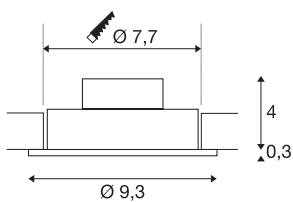

NEW TRIA 1 SET

recessed fitting, LED, 3000K, round, white, 38°, 8W, incl. driver, clip springs

The simplicity and effectiveness of the innovative NEW TRIA 1 SET is captivating. It is available in matt black, or brushed aluminium, and in round or square form. Equipped with one powerful, warm white premium COB LED, as well as LED driver included in the scope of supply, the set can be used in any lighting situation. Furthermore, it is adjustable by 38°. The electrical connection is made directly to the 230V mains supply. This luminaire contains built-in LED lamps.

TECHNICAL DATA

Item no.	113901
IP Code	IP 20
Assembly	Recessed
Assembly details	Ceiling
Primary nominal voltage	220-240V ~50/60Hz
Secondary power / voltage	350 mA
Safety class	II
Wattage	8 W
Minimum ambient temperature	-20 °C
Maximum ambient temperature	40 °C
Level of inrush current	11 A
Duration of inrush current	20 µs
Stroboscopic effect (SVM)	0.02
Lumen	700 lm
Colour temperature	3000 Kelvin
Beam angle	38 °
Color	white
CRI	80
LXXBXX data	L70B50
Service life	40000 h
Height	3.5 cm
Diameter	9.3 cm

Light Source

916451	
--------	---

Net weight	0.231 kg
Gross weight	0.282 kg
Shape of cut-out	round
Installation depth	4 cm
Installation diameter	7.7 cm