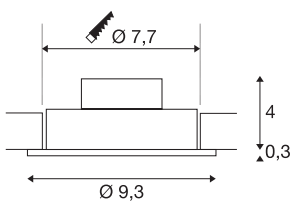

## NEW TRIA 1 SET

**recessed fitting, single-headed LED, 3000K, round, brushed aluminium, 38°, 9.1W, incl. driver, clip springs**

The simplicity and effectiveness of the innovative NEW TRIA 1 SET is captivating. It is available in matt black, white, or brushed aluminium, and in round or square form. Equipped with one powerful, warm white premium COB LED, as well as LED driver included in the scope of supply, the set can be used in any lighting situation. Furthermore, it is adjustable by 38°. The electrical connection is made directly to the 230V mains supply. This luminaire contains built-in LED lamps.

## TECHNICAL DATA

Item no.	113906
IP Code	IP 20
Assembly	Recessed
Assembly details	Ceiling
Primary nominal voltage	220-240V ~50/60Hz
Secondary power / voltage	350 mA
Safety class	II
Wattage	8 W
Minimum ambient temperature	-20 °C
Maximum ambient temperature	40 °C
Level of inrush current	11 A
Duration of inrush current	20 µs
Stroboscopic effect (SVM)	0.02
Lumen	700 lm
Colour temperature	3000 Kelvin
Beam angle	38 °
Color	aluminium
CRI	80
LXXBXX data	L70B50
Service life	40000 h
Height	3.5 cm
Diameter	9.3 cm

## Light Source

916451	
--------	---

Net weight	0.222 kg
Gross weight	0.276 kg
Shape of cut-out	round
Installation depth	4 cm
Installation diameter	7.7 cm