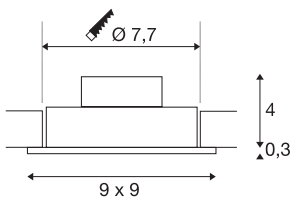

NEW TRIA 1 SET recessed fitting

single-headed LED, 3000K, square, matt black, 38°, 9.1W, incl. driver, clip springs

The simplicity and effectiveness of the NEW TRIA 1 SET is captivating. It is available in matt black, white, or brushed aluminium, in round or square form as well as single-headed or as multi-lamp. Equipped with a powerful, warm white premium COB LED in a tiltable mount, as well as LED driver included in the scope of supply, the set can be used in any lighting situation. The electrical connection is made directly to the 230V mains supply.

TECHNICAL DATA

Item no.	113910
IP Code	IP 20
Assembly	Recessed
Assembly details	Ceiling
Primary nominal voltage	220-240V ~50/60Hz
Secondary power / voltage	350 mA
Safety class	II
Wattage	8 W
Minimum ambient temperature	-20 °C
Maximum ambient temperature	40 °C
Level of inrush current	11 A
Duration of inrush current	20 µs
Stroboscopic effect (SVM)	0.02
Lumen	700 lm
Colour temperature	3000 Kelvin
Beam angle	38 °
Color	black
CRI	80
LXXBXX data	L70B50
Service life	40000 h
Length	9 cm
Width	9 cm

Light Source

916451	
--------	---

Height	3.5 cm
Net weight	0.238 kg
Gross weight	0.288 kg
Shape of cut-out	round
Installation depth	4 cm
Installation diameter	7.7 cm