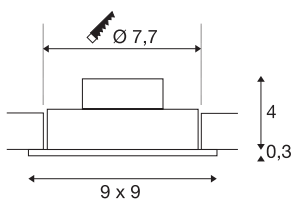

NEW TRIA 1 SET

recessed fitting, single-headed LED, 3000K, square, white, 38°, 9.1W, incl. driver, clip springs

The simplicity and effectiveness of the innovative NEW TRIA 1 SET is captivating. It is available in matt black, white, or brushed aluminium, and in round or square form. Equipped with one powerful, warm white premium COB LED, as well as LED driver included in the scope of supply, the set can be used in any lighting situation. Furthermore, it is adjustable by 38°. The electrical connection is made directly to the 230V mains supply. This luminaire contains built-in LED lamps.

TECHNICAL DATA

Item no.	113911
IP Code	IP 20
Assembly	Recessed
Assembly details	Ceiling
Primary nominal voltage	220-240V ~50/60Hz
Secondary power / voltage	350 mA
Safety class	II
Wattage	8 W
Minimum ambient temperature	-20 °C
Maximum ambient temperature	40 °C
Level of inrush current	11 A
Duration of inrush current	20 µs
Stroboscopic effect (SVM)	0.02
Lumen	700 lm
Colour temperature	3000 Kelvin
Beam angle	38 °
Color	white
CRI	80
LXXBXX data	L70B50
Service life	40000 h
Length	9 cm
Width	9 cm

Light Source

916451	
--------	---

Height	3.5 cm
Net weight	0.238 kg
Gross weight	0.289 kg
Shape of cut-out	round
Installation depth	4 cm
Installation diameter	7.7 cm