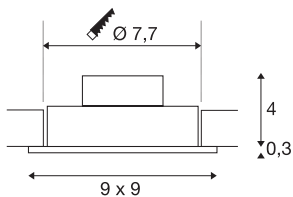

## NEW TRIA 1 SET

**recessed fitting, single-headed LED, 3000K, square, brushed aluminium, 38°, 9.1W, incl. driver, clip springs**

The simplicity and effectiveness of the innovative NEW TRIA 1 SET is captivating. It is available in matt black, white, or brushed aluminium, and in round or square form. Equipped with one powerful, warm white premium COB LED, as well as LED driver included in the scope of supply, the set can be used in any lighting situation. Furthermore, it is adjustable by 38°. The electrical connection is made directly to the 230V mains supply. This luminaire contains built-in LED lamps.

## TECHNICAL DATA

Item no.	113916
IP Code	IP 20
Assembly	Recessed
Assembly details	Ceiling
Primary nominal voltage	220-240V ~50/60Hz
Secondary power / voltage	350 mA
Safety class	II
Wattage	8 W
Minimum ambient temperature	-20 °C
Maximum ambient temperature	40 °C
Level of inrush current	11 A
Duration of inrush current	20 µs
Stroboscopic effect (SVM)	0.02
Lumen	700 lm
Colour temperature	3000 Kelvin
Beam angle	38 °
Color	aluminium
CRI	80
LXXBXX data	L70B50
Service life	40000 h
Length	9 cm
Width	9 cm

## Light Source

916451	
--------	---

Height	3.5 cm
Net weight	0.229 kg
Gross weight	0.284 kg
Shape of cut-out	round
Installation depth	4 cm
Installation diameter	7.7 cm