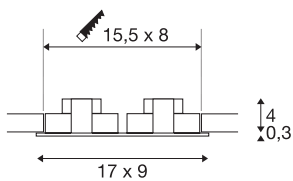

NEW TRIA 2 SET

recessed fitting, double-headed LED, 3000K, rectangular, matt black, 38°, 15W, incl. driver, clip springs

The simplicity and effectiveness of the innovative NEW TRIA 2 SET is captivating. It is available in matt black, white, or brushed aluminium, in round or square form as well as single-headed or as multi-lamp. Equipped with two powerful, warm white premium COB LEDs in a tiltable mount, as well as LED driver included in the scope of supply, the set can be used in any lighting situation. The electrical connection is made directly to the 230V mains supply.

TECHNICAL DATA

Item no.	113920
IP Code	IP 20
Assembly	Recessed
Assembly details	Ceiling
Primary nominal voltage	220-240V ~50/60Hz
Secondary power / voltage	350 mA
Safety class	II
Wattage	14 W
Minimum ambient temperature	-20 °C
Maximum ambient temperature	30 °C
Level of inrush current	5 A
Duration of inrush current	30 µs
Stroboscopic effect (SVM)	0.05
Lumen	1250 lm
Colour temperature	3000 Kelvin
Beam angle	38 °
Color	black
CRI	80
LXXBXX data	L70B50
Service life	40000 h
Risk Group	1
Length	17 cm

Light Source

916451	
--------	---

Width	9 cm
Height	3.9 cm
Net weight	0.437 kg
Gross weight	0.506 kg
Shape of cut-out	square
Installation length	15.5 cm
Installation width	8 cm
Installation depth	4 cm