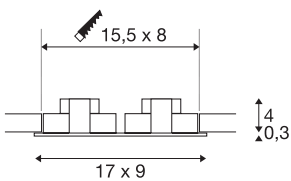

NEW TRIA 2 SET

recessed fitting, double-headed LED, 3000K, rectangular, white, 38°, 14.7W, incl. driver, clip springs

The simplicity and effectiveness of the innovative NEW TRIA 2 SET is captivating. Equipped with two powerful, warm white premium COB LEDs, as well as LED driver included in the scope of supply, the set can be used in any lighting situation. Furthermore, it is adjustable by 38°. The electrical connection of the recessed fittings available in black, white, or brushed aluminium is made connecting directly to the 230V mains supply. This luminaire contains built-in LED lamps.

TECHNICAL DATA

Item no.	113921
IP Code	IP 20
Assembly	Recessed
Assembly details	Ceiling
Primary nominal voltage	220-240V ~50/60Hz
Secondary power / voltage	350 mA
Safety class	II
Wattage	14 W
Minimum ambient temperature	-20 °C
Maximum ambient temperature	30 °C
Level of inrush current	5 A
Duration of inrush current	30 µs
Stroboscopic effect (SVM)	0.05
Lumen	1250 lm
Colour temperature	3000 Kelvin
Beam angle	38 °
Color	white
CRI	80
LXXBXX data	L70B50
Service life	40000 h
Risk Group	1
Length	17 cm

Light Source

916451	
--------	---

Width	9 cm
Height	3.9 cm
Net weight	0.444 kg
Gross weight	0.514 kg
Shape of cut-out	square
Installation length	15.5 cm
Installation width	8 cm
Installation depth	4 cm