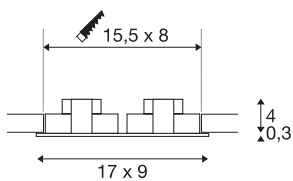

NEW TRIA 2 SET

recessed fitting, double-headed LED, 3000K, rectangular, brushed aluminium, 38°, 14.7W, incl. driver, clip springs

The simplicity and effectiveness of the innovative NEW TRIA 2 SET is captivating. Equipped with two powerful, warm white premium COB LEDs, as well as LED driver included in the scope of supply, the set can be used in any lighting situation. Furthermore, it is adjustable by 38°. The electrical connection of the recessed fittings available in black, white, or brushed aluminium is made connecting directly to the 230V mains supply. This luminaire contains built-in LED lamps.

TECHNICAL DATA

Item no.	113926
IP Code	IP 20
Assembly	Recessed
Assembly details	Ceiling
Primary nominal voltage	220-240V ~50/60Hz
Secondary power / voltage	350 mA
Safety class	II
Wattage	14 W
Minimum ambient temperature	-20 °C
Maximum ambient temperature	30 °C
Level of inrush current	5 A
Duration of inrush current	30 µs
Stroboscopic effect (SVM)	0.05
Lumen	1250 lm
Colour temperature	3000 Kelvin
Beam angle	38 °
Color	aluminium
CRI	80
LXXBXX data	L70B50
Service life	40000 h
Length	17 cm
Width	9 cm

Light Source

916451	
--------	---

Height	3.9 cm
Net weight	0.43 kg
Gross weight	0.498 kg
Shape of cut-out	square
Installation length	15.5 cm
Installation width	8 cm
Installation depth	4 cm