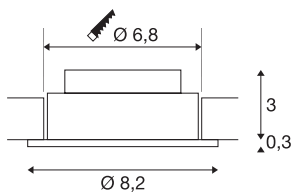

NEW TRIA 68 I CS

Indoor LED recessed ceiling light white round 3000K
38° incl. driver clip springs

The simplicity and effectiveness of the innovative NEW TRIA 1 SET is captivating. It is available in white or brushed aluminium, and in round or square form. Equipped with one powerful, warm white premium COB LED, as well as LED driver included in the scope of supply, the set can be used in any lighting situation. Furthermore, it is adjustable by 38°. The electrical connection is made directly to the 230V mains supply. This luminaire contains built-in LED lamps.

TECHNICAL DATA

Item no.	113951
Rotating or tilting	tiltable
IP Code	IP20
Assembly	Recessed
Assembly details	Ceiling
Primary nominal voltage	100-240V ~50/60Hz
Secondary power / voltage	350 mA
Safety class	II
Wattage	4 W
Minimum ambient temperature	-20 °C
Maximum ambient temperature	40 °C
Level of inrush current	10 A
Duration of inrush current	92 µs
Stroboscopic effect (SVM)	0.01
Lumen	360 lm
Colour temperature	3000 Kelvin
Beam angle	38 °
Color	white
CRI	80
LXXBXX data	L70B50
Service life	40000 h
Risk Group	0

Light Source

916559	
--------	-----------------------------------------------------------------------------------

Height	3.5 cm
Diameter	8.2 cm
Net weight	0.198 kg
Gross weight	0.24 kg
Shape of cut-out	round
Installation depth	3.5 cm
Installation diameter	6.8 cm