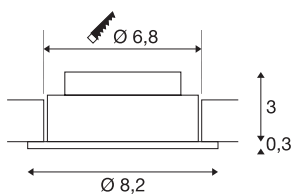

## NEW TRIA 68 I CS

Indoor LED recessed ceiling light alu round 3000K 38°  
incl. driver clip springs

The simplicity and effectiveness of the innovative NEW TRIA 1 SET is captivating. It is available in white or brushed aluminium, and in round or square form. Equipped with one powerful, warm white premium COB LED, as well as LED driver included in the scope of supply, the set can be used in any lighting situation. Furthermore, it is adjustable by 38°. The electrical connection is made directly to the 230V mains supply. This luminaire contains built-in LED lamps.

## TECHNICAL DATA

Item no.	113956
Rotating or tilting	tiltable
IP Code	IP20
Assembly	Recessed
Assembly details	Ceiling
Primary nominal voltage	100-240V ~50/60Hz
Secondary power / voltage	350 mA
Safety class	II
Wattage	4 W
Minimum ambient temperature	-20 °C
Maximum ambient temperature	40 °C
Level of inrush current	10 A
Duration of inrush current	92 µs
Stroboscopic effect (SVM)	0.01
Lumen	360 lm
Colour temperature	3000 Kelvin
Beam angle	38 °
Color	aluminium
CRI	80
LXXBXX data	L70B50
Service life	40000 h
Risk Group	0

## Light Source

916559 

Height	3.5 cm
Diameter	8.2 cm
Net weight	0.196 kg
Gross weight	0.239 kg
Shape of cut-out	round
Installation depth	3.5 cm
Installation diameter	6.8 cm