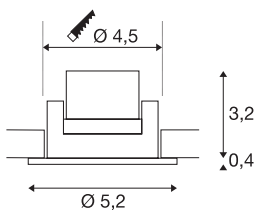

NEW TRIA MINI SET

recessed fitting, LED, 3000K, round, black, 30°, incl. driver, clip springs

The simplicity and effectiveness of the innovative NEW TRIA MINI Set is captivating. It is available in black, matt white, or brushed aluminium, and in round or square form. Equipped with a powerful, warm white premium LED in a tiltable mount, as well as LED driver included in the scope of supply, the set can be used in any lighting situation. The electrical connection is made directly to the 230V mains supply.

TECHNICAL DATA

Item no.	113970
Rotating or tilting	tiltable
IP Code	IP 20 / IP 44
Impact resistance class	IK 02
Assembly	Recessed
Assembly details	Ceiling
Primary nominal voltage	220-240V ~50/60Hz
Secondary power / voltage	700 mA
Safety class	II
Wattage	3.4 W
Minimum ambient temperature	-20 °C
Maximum ambient temperature	30 °C
Level of inrush current	15 A
Duration of inrush current	150 µs
Stroboscopic effect (SVM)	0
Lumen	190 lm
Colour temperature	3000 Kelvin
Beam angle	30 °
Color	black
CRI	90
UGR ≤	19
LXXBXX data	L70B50

Light Source

Service life	30000 h
Risk Group	1
Height	3.6 cm
Diameter	5.2 cm
Net weight	0.111 kg
Gross weight	0.136 kg
Shape of cut-out	round
Installation depth	4 cm
Installation diameter	4.5 cm
BIG WHITE Page	141