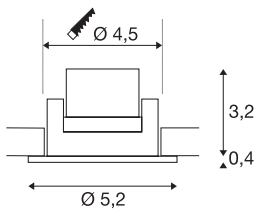

## NEW TRIA MINI SET

recessed fitting, LED, 3000K, round, matt white, 30°, incl. driver, clip springs

The simplicity and effectiveness of the innovative NEW TRIA MINI Set is captivating. It is available in black, white, or brushed aluminium, and in round or square form. Equipped with a powerful, warm white premium LED in a tiltable mount, as well as LED driver included in the scope of supply, the set can be used in any lighting situation. The electrical connection is made directly to the 230V mains supply.

## TECHNICAL DATA

Item no.	113971
Rotating or tilting	tiltable
IP Code	IP 20 / IP 44
Impact resistance class	IK 02
Assembly	Recessed
Assembly details	Ceiling
Primary nominal voltage	220-240V ~50/60Hz
Secondary power / voltage	700 mA
Safety class	II
Wattage	3.4 W
Minimum ambient temperature	-20 °C
Maximum ambient temperature	30 °C
Level of inrush current	15 A
Duration of inrush current	150 µs
Stroboscopic effect (SVM)	0
Lumen	190 lm
Colour temperature	3000 Kelvin
Beam angle	30 °
Color	white
CRI	90
UGR ≤	19
LXXBXX data	L70B50

## Light Source

Service life	30000 h
Risk Group	1
Height	3.6 cm
Diameter	5.2 cm
Net weight	0.109 kg
Gross weight	0.137 kg
Shape of cut-out	round
Installation depth	4 cm
Installation diameter	4.5 cm
BIG WHITE Page	141