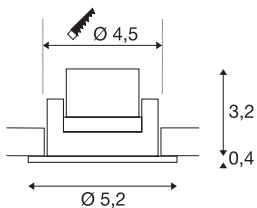

## TECHNICAL DATA

|                             |                   |
|-----------------------------|-------------------|
| Item no.                    | 113976            |
| Rotating or tilting         | tiltable          |
| IP Code                     | IP 20 / IP 44     |
| Impact resistance class     | IK 02             |
| Assembly                    | Recessed          |
| Assembly details            | Ceiling           |
| Primary nominal voltage     | 220-240V ~50/60Hz |
| Secondary power / voltage   | 700 mA            |
| Safety class                | II                |
| Wattage                     | 3.4 W             |
| Minimum ambient temperature | -20 °C            |
| Maximum ambient temperature | 30 °C             |
| Level of inrush current     | 15 A              |
| Duration of inrush current  | 150 µs            |
| Stroboscopic effect (SVM)   | 0                 |
| Lumen                       | 190 lm            |
| Colour temperature          | 3000 Kelvin       |
| Beam angle                  | 30 °              |
| Color                       | aluminium         |
| CRI                         | 90                |
| UGR ≤                       | 19                |
| LXXBXX data                 | L70B50            |

## Light Source

|  |  |
|--|--|
|  |  |
|--|--|

|                       |          |
|-----------------------|----------|
| Service life          | 30000 h  |
| Risk Group            | 1        |
| Height                | 3.6 cm   |
| Diameter              | 5.2 cm   |
| Net weight            | 0.111 kg |
| Gross weight          | 0.139 kg |
| Shape of cut-out      | round    |
| Installation depth    | 4 cm     |
| Installation diameter | 4.5 cm   |
| BIG WHITE Page        | 141      |