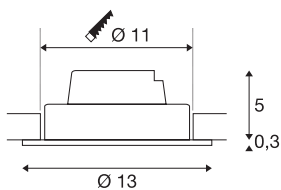

NEW TRIA 1 SET

recessed fitting, LED, 2700K, round, black, 38°, 14W, incl. driver, clip springs

The simplicity and effectiveness of the NEW TRIA 1 SET is captivating. It is available in black, white, or brushed aluminium, in round or square form as well as single-headed or as multi-lamp. Equipped with a powerful, warm white premium COB LED in a tiltable mount, as well as LED driver included in the scope of supply, the set can be used in any lighting situation. The electrical connection is made directly to the 230V mains supply.

TECHNICAL DATA

Item no.	114220
Rotating or tilting	cardanic
IP Code	IP 20
Assembly	Recessed
Assembly details	Ceiling
Dimmable	Yes
Dimming technology	Leading edge, trailing edge
Primary nominal voltage	220-240V ~50/60Hz
Secondary power / voltage	350 mA
Safety class	II
Wattage	14 W
Minimum ambient temperature	-20 °C
Maximum ambient temperature	35 °C
Level of inrush current	2 A
Duration of inrush current	80 µs
Stroboscopic effect (SVM)	0.01
Lumen	1010 lm
Colour temperature	2700 Kelvin
Beam angle	38 °
Color	black
CRI	80
LXXBXX data	L70B50

Light Source

916415 

Service life	30000 h
Height	5.3 cm
Diameter	13 cm
Net weight	0.439 kg
Gross weight	0.524 kg
Shape of cut-out	round
Installation depth	6 cm
Installation diameter	11 cm