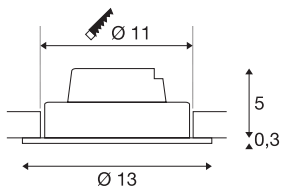

NEW TRIA 1 SET

recessed fitting, LED, 2700K, round, white, 38°, 16W
incl. driver, clip springs

The simplicity and effectiveness of the NEW TRIA 1 SET is captivating. It is available in black, white, or brushed aluminium, in round or square form as well as single-headed or as multi-lamp. Equipped with a powerful, warm white premium COB LED in a tiltable mount, as well as LED driver included in the scope of supply, the set can be used in any lighting situation. The electrical connection is made directly to the 230V mains supply.

TECHNICAL DATA

Item no.	114221
Rotating or tilting	cardanic
IP Code	IP 20
Assembly	Recessed
Assembly details	Ceiling
Dimmable	Yes
Dimming technology	Leading edge, trailing edge
Primary nominal voltage	220-240V ~50/60Hz
Secondary power / voltage	350 mA
Safety class	II
Wattage	14 W
Minimum ambient temperature	-20 °C
Maximum ambient temperature	35 °C
Level of inrush current	2 A
Duration of inrush current	80 µs
Stroboscopic effect (SVM)	0.01
Lumen	1030 lm
Colour temperature	2700 Kelvin
Beam angle	38 °
Color	white
CRI	80
LXXBXX data	L70B50

Light Source

916415 

Service life	30000 h
Height	5.3 cm
Diameter	13 cm
Net weight	0.421 kg
Gross weight	0.524 kg
Shape of cut-out	round
Installation depth	6 cm
Installation diameter	11 cm