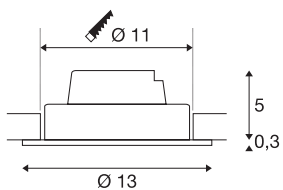

NEW TRIA 1 SET

recessed fitting, LED, 3000K, round, black, 38°, 15W, incl. driver, clip springs

The simplicity and effectiveness of the NEW TRIA 1 SET is captivating. It is available in black, white, or brushed aluminium, in round or square form as well as single-headed or as multi-lamp. Equipped with a powerful, warm white premium COB LED in a tiltable mount, as well as LED driver included in the scope of supply, the set can be used in any lighting situation. The electrical connection is made directly to the 230V mains supply.

TECHNICAL DATA

Item no.	114230
Rotating or tilting	cardanic
IP Code	IP 20
Assembly	Recessed
Assembly details	Ceiling
Dimmable	Yes
Dimming technology	Leading edge, trailing edge
Primary nominal voltage	220-240V ~50/60Hz
Secondary power / voltage	350 mA
Safety class	II
Wattage	14 W
Minimum ambient temperature	-20 °C
Maximum ambient temperature	35 °C
Level of inrush current	2 A
Duration of inrush current	80 µs
Stroboscopic effect (SVM)	0.01
Lumen	1100 lm
Colour temperature	3000 Kelvin
Beam angle	38 °
Color	black
CRI	80
LXXBXX data	L70B50

Light Source

916324 

Service life	30000 h
Height	5.3 cm
Diameter	13 cm
Net weight	0.427 kg
Gross weight	0.526 kg
Shape of cut-out	round
Installation depth	6 cm
Installation diameter	11 cm