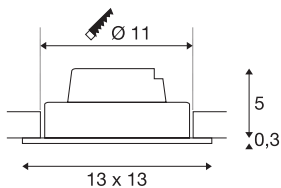

## NEW TRIA 1 SET

**recessed fitting, single-headed LED, 2700K, square, white, 38°, 16W, incl. driver, clip springs**

The simplicity and effectiveness of the NEW TRIA 1 SET is captivating. It is available in black, white, or brushed aluminium, in round or square form as well as single-headed or as multi-lamp. Equipped with a powerful, warm white premium COB LED in a tiltable mount, as well as LED driver included in the scope of supply, the set can be used in any lighting situation. The electrical connection is made directly to the 230V mains supply.

## TECHNICAL DATA

Item no.	114241
Rotating or tilting	cardanic
IP Code	IP 20
Assembly	Recessed
Assembly details	Ceiling
Dimmable	Yes
Dimming technology	Leading edge, trailing edge
Primary nominal voltage	220-240V ~50/60Hz
Secondary power / voltage	350 mA
Safety class	II
Wattage	14 W
Minimum ambient temperature	-20 °C
Maximum ambient temperature	35 °C
Level of inrush current	2 A
Duration of inrush current	80 µs
Stroboscopic effect (SVM)	0.01
Lumen	1030 lm
Colour temperature	2700 Kelvin
Beam angle	38 °
Color	white
CRI	80
LXXBXX data	L70B50

## Light Source

916415	
--------	---

Service life	30000 h
Length	13 cm
Width	13 cm
Height	5.3 cm
Net weight	0.456 kg
Gross weight	0.547 kg
Shape of cut-out	round
Installation depth	6 cm
Installation diameter	11 cm