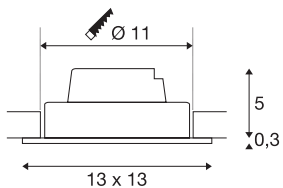

## NEW TRIA 1 SET

recessed fitting, LED, 3000K, square, black, 38°, 16W, incl. driver, clip springs

The simplicity and effectiveness of the NEW TRIA 1 SET is captivating. It is available in black, white, or brushed aluminium, in round or square form as well as single-headed or as multi-lamp. Equipped with a powerful, warm white premium COB LED in a tiltable mount, as well as LED driver included in the scope of supply, the set can be used in any lighting situation. The electrical connection is made directly to the 230V mains supply.

## TECHNICAL DATA

Item no.	114250
Rotating or tilting	cardanic
IP Code	IP 20
Assembly	Recessed
Assembly details	Ceiling
Dimmable	Yes
Dimming technology	Leading edge, trailing edge
Primary nominal voltage	220-240V ~50/60Hz
Secondary power / voltage	350 mA
Safety class	II
Wattage	14 W
Minimum ambient temperature	-20 °C
Maximum ambient temperature	35 °C
Level of inrush current	2 A
Duration of inrush current	80 µs
Stroboscopic effect (SVM)	0.01
Lumen	1100 lm
Colour temperature	3000 Kelvin
Beam angle	38 °
Color	black
CRI	80
LXXBXX data	L70B50

## Light Source

916324

Service life	30000 h
Length	13 cm
Width	13 cm
Height	5.3 cm
Net weight	0.46 kg
Gross weight	0.553 kg
Shape of cut-out	round
Installation depth	6 cm
Installation diameter	11 cm