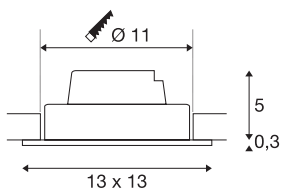

## NEW TRIA 1 SET

**recessed fitting, single-headed LED, 3000K, square, white, 38°, 16W, incl. driver, clip springs**

The simplicity and effectiveness of the NEW TRIA 1 SET is captivating. It is available in black, white, or brushed aluminium, in round or square form as well as single-headed or as multi-lamp. Equipped with a powerful, warm white premium COB LED in a tiltable mount, as well as LED driver included in the scope of supply, the set can be used in any lighting situation. The electrical connection is made directly to the 230V mains supply.

## TECHNICAL DATA

Item no.	114251
Rotating or tilting	cardanic
IP Code	IP 20
Assembly	Recessed
Assembly details	Ceiling
Dimmable	Yes
Dimming technology	Leading edge, trailing edge
Primary nominal voltage	220-240V ~50/60Hz
Secondary power / voltage	350 mA
Safety class	II
Wattage	14 W
Minimum ambient temperature	-20 °C
Maximum ambient temperature	35 °C
Level of inrush current	2 A
Duration of inrush current	80 µs
Stroboscopic effect (SVM)	0.01
Lumen	1120 lm
Colour temperature	3000 Kelvin
Beam angle	38 °
Color	white
CRI	80
LXXBXX data	L70B50

## Light Source

916324

Service life	30000 h
Length	13 cm
Width	13 cm
Height	5.3 cm
Net weight	0.462 kg
Gross weight	0.554 kg
Shape of cut-out	round
Installation depth	6 cm
Installation diameter	11 cm