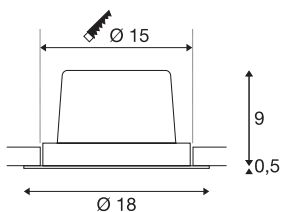

## NEW TRIA 1 SET recessed fitting

LED, 2700K, round, black, 30°, 29W, incl. driver, clip springs

The simplicity and effectiveness of the NEW TRIA 1 SET is captivating. It is available in black, white, or brushed aluminium, in round or square form as well as single-headed or as multi-lamp. Equipped with a powerful, warm white premium COB LED in a tiltable mount, as well as LED driver included in the scope of supply, the set can be used in any lighting situation. The electrical connection is made directly to the 230V mains supply.

## TECHNICAL DATA

Item no.	114260
Rotating or tilting	tiltable
IP Code	IP 20
Assembly	Recessed
Assembly details	Ceiling
Primary nominal voltage	220-240V ~50/60Hz
Secondary power / voltage	700 mA
Safety class	II
Wattage	29 W
Minimum ambient temperature	-25 °C
Maximum ambient temperature	35 °C
Network rated standby power	0.33 W
Level of inrush current	15 A
Duration of inrush current	100 µs
Stroboscopic effect (SVM)	0
Lumen	2500 lm
Colour temperature	2700 Kelvin
Beam angle	30 °
Color	black
CRI	80
LXXBXX data	L70B50
Service life	30000 h

## Light Source

916519 

Height	9.5 cm
Diameter	18 cm
Net weight	0.945 kg
Gross weight	1.105 kg
Shape of cut-out	round
Installation depth	10 cm
Installation diameter	15 cm