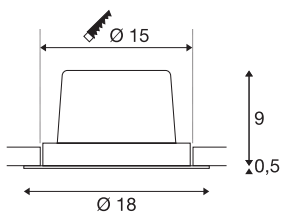

## NEW TRIA 1 SET recessed fitting

LED, 2700K, round, white, 30°, 29W incl. driver, clip springs

The simplicity and effectiveness of the NEW TRIA 1 SET is captivating. It is available in black, white, or brushed aluminium, in round or square form as well as single-headed or as multi-lamp. Equipped with a powerful, warm white premium COB LED in a tiltable mount, as well as LED driver included in the scope of supply, the set can be used in any lighting situation. The electrical connection is made directly to the 230V mains supply.

## TECHNICAL DATA

Item no.	114261
Rotating or tilting	tiltable
IP Code	IP 20
Assembly	Recessed
Assembly details	Ceiling
Primary nominal voltage	220-240V ~50/60Hz
Secondary power / voltage	700 mA
Safety class	II
Wattage	29 W
Minimum ambient temperature	-25 °C
Maximum ambient temperature	35 °C
Network rated standby power	0.33 W
Level of inrush current	15 A
Duration of inrush current	100 µs
Stroboscopic effect (SVM)	0
Lumen	2500 lm
Colour temperature	2700 Kelvin
Beam angle	30 °
Color	white
CRI	80
LXXBXX data	L70B50
Service life	30000 h

## Light Source

916519 

Height	9.5 cm
Diameter	18 cm
Net weight	0.857 kg
Gross weight	1.004 kg
Shape of cut-out	round
Installation depth	10 cm
Installation diameter	15 cm