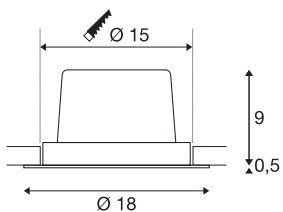

NEW TRIA 1 SET

recessed fitting, LED, 3000K, round, black, 30°, 29W, incl. driver, clip springs

The simplicity and effectiveness of the NEW TRIA 1 SET is captivating. It is available in black, white, or brushed aluminium, in round or square form as well as single-headed or as multi-lamp. Equipped with a powerful, warm white premium COB LED in a tiltable mount, as well as LED driver included in the scope of supply, the set can be used in any lighting situation. The electrical connection is made directly to the 230V mains supply.

TECHNICAL DATA

Item no.	114270
Rotating or tilting	tiltable
IP Code	IP 20
Assembly	Recessed
Assembly details	Ceiling
Primary nominal voltage	220-240V ~50/60Hz
Secondary power / voltage	700 mA
Safety class	II
Wattage	29 W
Minimum ambient temperature	-25 °C
Maximum ambient temperature	35 °C
Network rated standby power	0.33 W
Level of inrush current	15 A
Duration of inrush current	100 µs
Stroboscopic effect (SVM)	0
Lumen	2700 lm
Colour temperature	3000 Kelvin
Beam angle	30 °
Color	black
CRI	80
LXXBXX data	L70B50
Service life	30000 h

Light Source

916475	
--------	---

Height	9.5 cm
Diameter	18 cm
Net weight	0.863 kg
Gross weight	1.027 kg
Shape of cut-out	round
Installation depth	10 cm
Installation diameter	15 cm