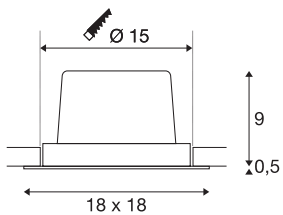

NEW TRIA 1 SET

recessed fitting, LED, 2700K, square, black, 30°, 29W, incl. driver, clip springs

The simplicity and effectiveness of the NEW TRIA 1 SET is captivating. It is available in black, white, or brushed aluminium, in round or square form as well as single-headed or as multi-lamp. Equipped with a powerful, warm white premium COB LED in a tiltable mount, as well as LED driver included in the scope of supply, the set can be used in any lighting situation. The electrical connection is made directly to the 230V mains supply.

TECHNICAL DATA

Item no.	114280
Rotating or tilting	tiltable
IP Code	IP 20
Assembly	Recessed
Assembly details	Ceiling
Primary nominal voltage	220-240V ~50/60Hz
Secondary power / voltage	700 mA
Safety class	II
Wattage	29 W
Minimum ambient temperature	-25 °C
Maximum ambient temperature	35 °C
Network rated standby power	0.33 W
Level of inrush current	15 A
Duration of inrush current	100 µs
Stroboscopic effect (SVM)	0
Lumen	2500 lm
Colour temperature	2700 Kelvin
Beam angle	30 °
Color	black
CRI	80
LXXBXX data	L70B50
Service life	30000 h

Light Source

916519 

Length	18 cm
Width	18 cm
Height	9.5 cm
Net weight	0.998 kg
Gross weight	1.157 kg
Shape of cut-out	round
Installation depth	10 cm
Installation diameter	15 cm