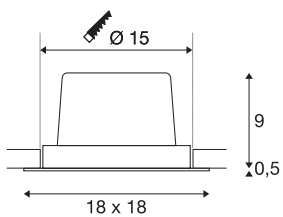

NEW TRIA 1 SET

recessed fitting, single-headed LED, 2700K, square, white, 30°, 29W, incl. driver, clip springs

The simplicity and effectiveness of the NEW TRIA 1 SET is captivating. It is available in black, white, or brushed aluminium, in round or square form as well as single-headed or as multi-lamp. Equipped with a powerful, warm white premium COB LED in a tiltable mount, as well as LED driver included in the scope of supply, the set can be used in any lighting situation. The electrical connection is made directly to the 230V mains supply.

TECHNICAL DATA

Item no.	114281
Rotating or tilting	tiltable
IP Code	IP 20
Assembly	Recessed
Assembly details	Ceiling
Primary nominal voltage	220-240V ~50/60Hz
Secondary power / voltage	700 mA
Safety class	II
Wattage	29 W
Minimum ambient temperature	-25 °C
Maximum ambient temperature	35 °C
Network rated standby power	0.33 W
Level of inrush current	15 A
Duration of inrush current	100 µs
Stroboscopic effect (SVM)	0
Lumen	2500 lm
Colour temperature	2700 Kelvin
Beam angle	30 °
Color	white
CRI	80
LXXBXX data	L70B50
Service life	30000 h

Light Source

916519 

Length	18 cm
Width	18 cm
Height	9.5 cm
Net weight	1.005 kg
Gross weight	1.164 kg
Shape of cut-out	round
Installation depth	10 cm
Installation diameter	15 cm