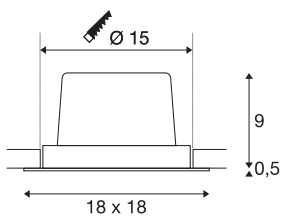

NEW TRIA 1 SET

recessed fitting, LED, 3000K, square, black, 30°, 29W, incl. driver, clip springs

The simplicity and effectiveness of the NEW TRIA 1 SET is captivating. It is available in black, white, or brushed aluminium, in round or square form as well as single-headed or as multi-lamp. Equipped with a powerful, warm white premium COB LED in a tiltable mount, as well as LED driver included in the scope of supply, the set can be used in any lighting situation. The electrical connection is made directly to the 230V mains supply.

TECHNICAL DATA

Item no.	114290
Rotating or tilting	tiltable
IP Code	IP 20
Assembly	Recessed
Assembly details	Ceiling
Primary nominal voltage	220-240V ~50/60Hz
Secondary power / voltage	700 mA
Safety class	II
Wattage	29 W
Minimum ambient temperature	-25 °C
Maximum ambient temperature	35 °C
Network rated standby power	0.33 W
Level of inrush current	15 A
Duration of inrush current	100 µs
Stroboscopic effect (SVM)	0
Lumen	2700 lm
Colour temperature	3000 Kelvin
Beam angle	30 °
Color	black
CRI	80
LXXBXX data	L70B50
Service life	30000 h

Light Source

916475 

Length	18 cm
Width	18 cm
Height	9.5 cm
Net weight	0.938 kg
Gross weight	1.078 kg
Shape of cut-out	round
Installation depth	10 cm
Installation diameter	15 cm