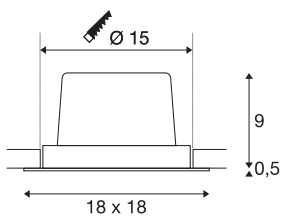

NEW TRIA 1 SET

recessed fitting, single-headed LED, 3000K, square, white, 30°, 29W, incl. driver, clip springs

The simplicity and effectiveness of the NEW TRIA 1 SET is captivating. It is available in black, white, or brushed aluminium, in round or square form as well as single-headed or as multi-lamp. Equipped with a powerful, warm white premium COB LED in a tiltable mount, as well as LED driver included in the scope of supply, the set can be used in any lighting situation. The electrical connection is made directly to the 230V mains supply.

TECHNICAL DATA

Item no.	114291
Rotating or tilting	tiltable
IP Code	IP 20
Assembly	Recessed
Assembly details	Ceiling
Primary nominal voltage	220-240V ~50/60Hz
Secondary power / voltage	700 mA
Safety class	II
Wattage	29 W
Minimum ambient temperature	-25 °C
Maximum ambient temperature	35 °C
Network rated standby power	0.33 W
Level of inrush current	15 A
Duration of inrush current	100 µs
Stroboscopic effect (SVM)	0
Lumen	2700 lm
Colour temperature	3000 Kelvin
Beam angle	30 °
Color	white
CRI	80
LXXBXX data	L70B50
Service life	30000 h

Light Source

916475 

Length	18 cm
Width	18 cm
Height	9.5 cm
Net weight	0.915 kg
Gross weight	1.06 kg
Shape of cut-out	round
Installation depth	10 cm
Installation diameter	15 cm