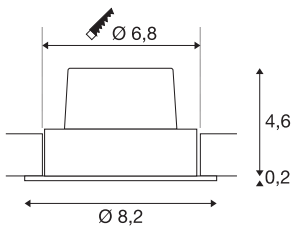

## NEW TRIA 68

recessed fitting, LED, 3000K, round, matt black, 38°, 12W, incl. driver, clip springs

The simplicity and effectiveness of the innovative NEW TRIA 68 recessed fitting is captivating. It is available in matt black, matt white or brushed aluminium, in round or square form as well as single-headed or as multi-lamp. Equipped with a powerful, warm white premium COB LED in a tiltable mount, as well as LED driver included in the scope of supply, the set can be used in any lighting situation. The electrical connection is made directly to the 230V mains supply.

## TECHNICAL DATA

Item no.	114380
IP Code	IP 20
Assembly	Recessed
Assembly details	Ceiling
Dimmable	Yes
Dimming technology	Leading edge, trailing edge
Primary nominal voltage	220-240V ~50/60Hz
Secondary power / voltage	500 mA
Safety class	II
Wattage	11 W
Level of inrush current	2 A
Duration of inrush current	40 µs
Stroboscopic effect (SVM)	0.02
Lumen	890 lm
Colour temperature	3000 Kelvin
Beam angle	38 °
Color	black
CRI	80
LXXBXX data	L70B50
Service life	40000 h
Risk Group	1
Height	4.5 cm

## Light Source

916451	
--------	---

Diameter	8.2 cm
Net weight	0.269 kg
Gross weight	0.316 kg
Shape of cut-out	round
Installation depth	5 cm
Installation diameter	6.8 cm